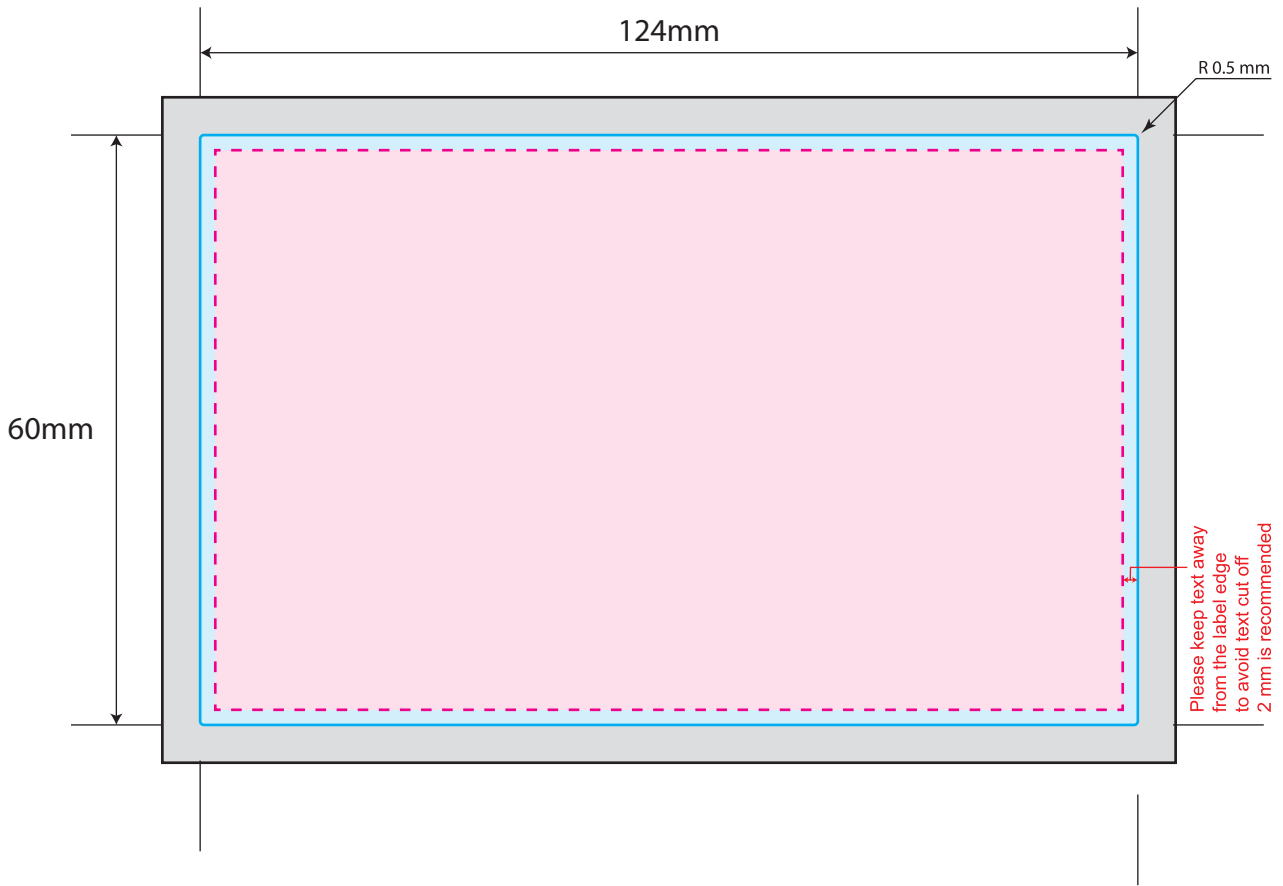

Roll-on Ball Bottle Pressure Sensitive Label Template

Size: 100mL (PE Bottle)

Label size: 124mm x 78mm

-  Bleed area (5 mm width)
-  Artwork
-  Text Artwork